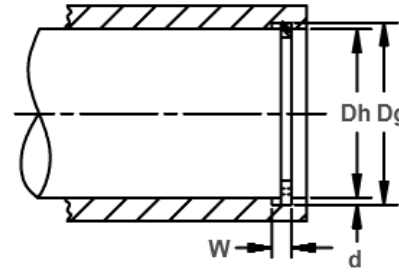

MKM Spiral Housing Rings

Internal, Medium Duty, Metric

These rings offer the greatest economy in price and size.

They are able to handle approximately twice the thrust capacity of the MKL series.

Free Diameter & Ring Measurements

Housing Diameter & Groove Dimensions

RING NO.	HOUSING DIAMETER	GROOVE SIZE				RING SIZE					
		DIAMETER		WIDTH		FREE DIAMETER		THICKNESS		SECTION	
		(mm)	Dg	Tol.	W	Tol.	Df	Tol.	T	Tol.	S
MKM-12	12	12.66	+0.00 -0.10	0.75	+0.08 -0.00	12.78	± 0.00	0.64	+0.05 -0.05	1.14	+0.08 -0.13
MKM-13	13	13.72		0.75							
MKM-14	14	14.72		0.75							
MKM-15	15	15.72		0.75							
MKM-16	16	16.72		0.75							
MKM-17	17	17.72		0.75							
MKM-18	18	18.72	0.75								
MKM-19	19	19.86	0.91								
MKM-20	20	20.86	0.91								
MKM-21	21	21.86	0.91								
MKM-22	22	23.00	0.91								
MKM-23	23	24.00	0.91								
MKM-24	24	25.00	0.91								
MKM-25	25	26.26	1.07								
MKM-26	26	27.26	1.07								
MKM-28	28	29.26	1.07								
MKM-29	29	30.26	1.07								
MKM-30	30	31.32	1.22								
MKM-32	32	33.32	1.22								
MKM-33	33	34.32	1.22								
MKM-34	34	35.32	1.22								
MKM-35	35	36.42	1.22								
MKM-36	36	37.42	1.22								
MKM-37	37	38.42	1.22								
MKM-38	38	39.42	1.22								
MKM-39	39	40.60	1.42								
MKM-40	40	41.60	1.42								
MKM-41	41	42.60	1.42								
MKM-42	42	43.60	1.42								
MKM-43	43	44.72	1.42								
MKM-44	44	45.72	1.42								
MKM-45	45	46.72	1.42								
MKM-47	47	48.80	1.42								
MKM-48	48	49.80	1.42								
MKM-50	50	51.92	1.42								
MKM-52	52	53.92	1.42								
MKM-53	53	54.92	1.42								
MKM-55	55	57.00	1.42								
MKM-56	56	58.00	1.42								
MKM-58	58	60.00	1.42								
MKM-59	59	61.08	1.42								
MKM-60	60	62.14	1.42								
MKM-61	61	63.24	1.42								
MKM-62	62	64.24	1.42								
MKM-63	63	65.24	1.42								
MKM-64	64	66.34	1.42								
MKM-65	65	67.34	1.42								
MKM-66	66	68.34	1.42								